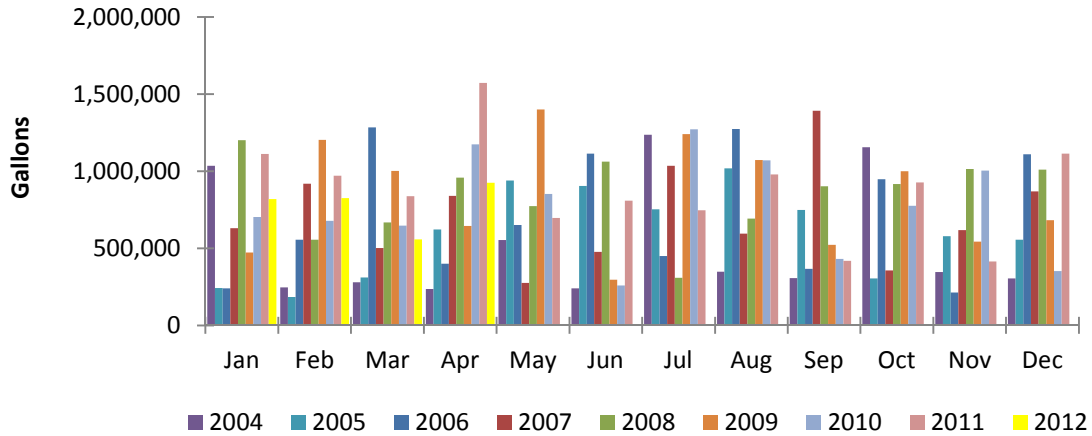

Port Authority Gasoline