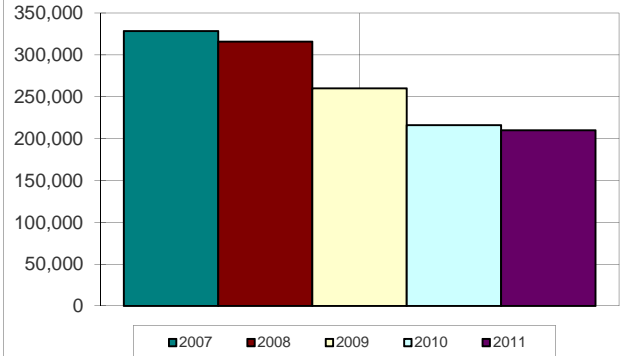

Aggregates	166,860	132,614	143,492	8.2%

Nos. (In)(TEU)

Containers (Dry)	16,470	14,793	13,782	-6.8%
Flatracks	2,095	1,558	1,912	22.7%
Reefers	5,563	5,424	5,567	2.6%
Trailers	4	2	0	-100.0%
Tanks	226	282	353	25.2%
Vehicles	2,298	1,642	1,741	6.0%

Nos. (Out)(TEU)

Containers (Dry)	16,598	14,720	13,647	-7.3%
Flatracks	2,151	1,602	1,902	18.7%
Reefers	5,584	5,344	5,540	3.7%
Trailers	0	0	0	
Tanks	209	282	351	24.5%

Origins(tons)

Miami Cargo	68,618	62,721	54,740	-12.7%
Tampa	15,192	8,922	7,425	-16.8%
Costa Rica	0	0	0	
Jamaica	24,688	22,681	26,855	18.4%
Bahamas	0	2,877	0	-100.0%
Port Everglades	91,314	46,143	34,530	-25.2%
Panama	467	15	0	-100.0%
Japan	6,974	532	267	-49.8%
Cuba	37,451	25,854	23,122	-10.6%
Alabama	11,977	7,167	4,436	-38.1%
Nicaragua	0	0	3	
Dominican Rep.	0	0	0	
Mexico	113.30	60.92	157.40	158.4%
Maryland, USA	0	0	0	
London	1	1	0	-100.0%
Puerto Rico	259.61	273.50	195.28	-28.6%
Honduras	1,090	46	0	-100.0%
Trinidad	15	41	0	-100.0%
Santo Domingo	0	0	0	
Palm Beach, Fl	0	36,044	56,690	
Other	2,425.20	3,015.63	1,789.76	-40.7%

Imperial Gallons provided by suppliers for 2011

Diesel	36,861,357	33,292,420	33,592,420	0.9%
Gas	10,077,138	9,217,717	10,588,340	14.9%
AV Jet	3,101,860	2,896,424	3,315,162	14.5%
Propane	900,162	792,820	1,705,112	115.1%

Passenger Ships Calls	547	570	523	-8.2%
Passengers	1,517,585	1,597,178	1,401,495	-12.3%

**Port Authority
Cargo (YTD)**