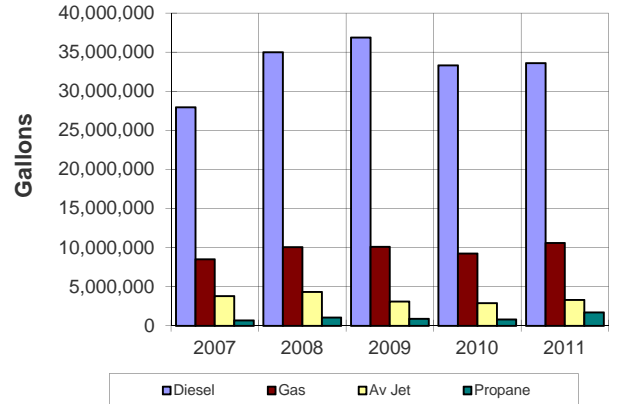

**Port Authority
Tanker Statistics (YTD)**