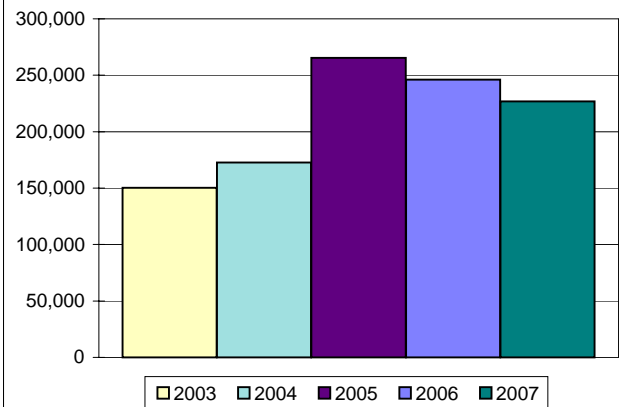

Aggregates	119,530	301,693	310,734	3.0%

Nos. (In)(TEU)

Containers	18,346	12,768	12,766	0.0%
Flatracks	3,393	3,472	2,397	-31.0%
Reefers	3,161	3,348	3,428	2.4%
Trailers	130	16	6	-62.5%
Tanks	122	175	202	15.4%
Vehicles	7,447	2,989	1,995	-33.3%

Nos. (Out)(TEU)

Containers	19,065	13,124	13,201	0.6%
Flatracks	3,715	3,412	2,608	-23.6%
Reefers	3,343	3,285	3,489	6.2%
Trailers	114	16	4	-75.0%
Tanks	121	170	214	25.9%

Origins(tons)

Miami Cargo	62,161	53,595	58,385	8.9%
Tampa	27,419	17,214	10,828	-37.1%
Costa Rica	0	0	0	
Jamaica	5,541	13,554	12,037	-11.2%
Colombia	509	0	0	
Port Everglades	140,141	89,553	78,144	-12.7%
Panama	905	46	0	-100.0%
Japan	1,803	1,511	715	-52.7%
Cuba	25,688	42,565	42,898	0.8%
Alabama	9,612	10,357	13,998	35.2%
Nicaragua	0	10	0	-100.0%
Dominican Rep.	586	0	2	
Mexico	2,371	415	0	-100.0%
Maryland, USA			3,086	
London	333	70	18	-74.5%
Puerto Rico	94	1,207	107	-91.1%
Honduras	2,270	10,437	5,952	-43.0%
Bahamas	1,812	5,450	0	-100.0%
Santo Domingo			99	
Other	10	17	434	2461.2%

Imp. Gallons

Diesel	11,325,830	17,089,360	18,717,804	9.5%
Gas	4,970,958	5,966,883	5,270,891	-11.7%
AV Jet	0	2,518,636	2,851,377	13.2%
AV Gas	0	0	0	
Propane	467,810	577,279	611,374	5.9%

Passenger Ships Calls	535	548	481	-12.2%
Passengers	1,243,066	1,323,252	1,261,894	-4.6%

Port Authority Domestic Cargo (YTD)