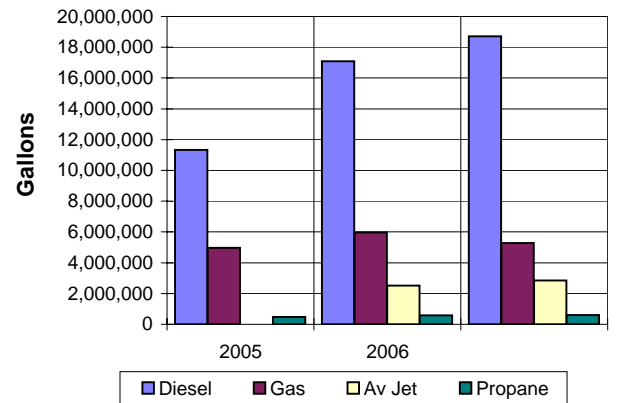

Port Authority Tanker Statistics (YTD)