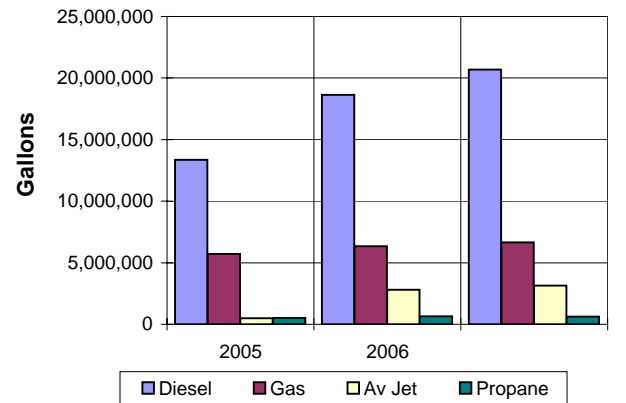

Port Authority Tanker Statistics (YTD)