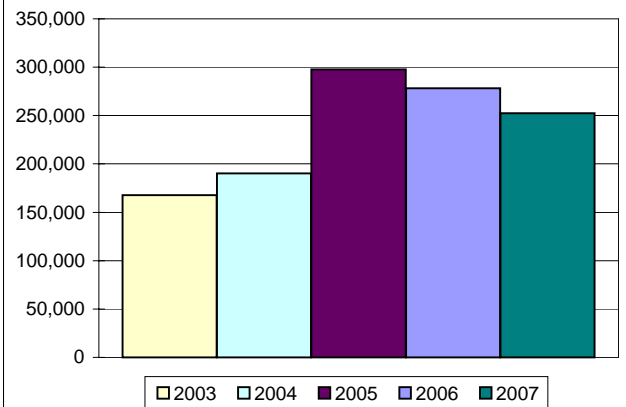

Aggregates	175,235	349,386	350,879	0.4%

Nos. (In)(TEU)

Containers	20,386	14,334	14,349	0.1%
Flatracks	3,803	3,958	2,625	-33.7%
Reefers	3,590	3,747	3,841	2.5%
Trailers	148	16	6	-62.5%
Tanks	140	208	229	10.1%
Vehicles	7,928	3,219	2,240	-30.4%

Nos. (Out)(TEU)

Containers	21,016	14,637	14,678	0.3%
Flatracks	4,077	3,931	2,878	-26.8%
Reefers	3,793	3,726	3,875	4.0%
Trailers	124	16	4	-75.0%
Tanks	141	214	240	12.1%

Origins(tons)

Miami Cargo	68,488	59,862	65,977	10.2%
Tampa	30,531	19,269	12,699	-34.1%
Costa Rica	0	0	0	
Jamaica	6,307	14,856	13,546	-8.8%
Colombia	509	0	0	
Port Everglades	153,848	101,172	87,419	-13.6%
Panama	905	46	0	-100.0%
Japan	1,899	1,673	715	-57.3%
Cuba	31,996	51,008	46,525	-8.8%
Alabama	10,637	12,553	15,632	24.5%
Nicaragua	0	10	0	-100.0%
Dominican Rep.	586	0	2	
Mexico	2,371	487	0	-100.0%
Maryland, USA			3,086	
London	354	99	18	-81.3%
Puerto Rico	99	1,212	127	-89.5%
Honduras	3,322	10,499	5,955	-43.3%
Bahamas	1,812	5,450	0	-100.0%
Santo Domingo			99	
Other	10	36	706	1866.3%

Imp. Gallons

Diesel	13,354,266	18,636,754	20,691,020	11.0%
Gas	5,719,263	6,332,912	6,663,487	5.2%
AV Jet	498,482	2,795,203	3,147,736	12.6%
AV Gas	0	0	0	
Propane	527,497	648,722	611,374	-5.8%

Passenger Ships Calls	583	591	504	-14.7%
Passengers	1,361,483	1,434,223	1,331,696	-7.1%

Port Authority Domestic Cargo (YTD)