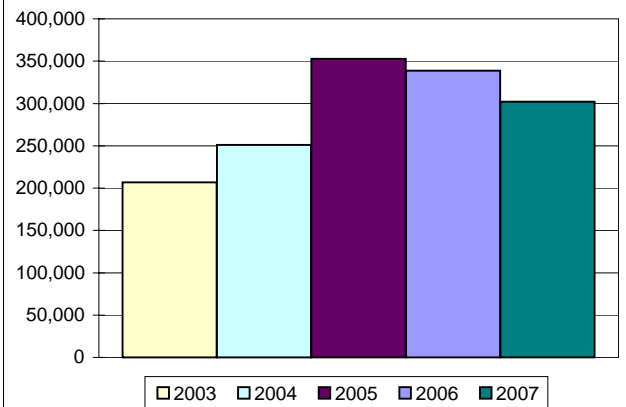

Aggregates	251,294	451,076	403,792	-10.5%

Nos. (In)(TEU)

Containers	24,119	17,705	17,584	-0.7%
Flatracks	4,536	4,789	3,061	-36.1%
Reefers	4,459	4,665	4,722	1.2%
Trailers	158	18	6	-66.7%
Tanks	166	256	301	17.6%
Vehicles	8,662	3,826	2,723	-28.8%

Nos. (Out)(TEU)

Containers	24,568	17,835	17,538	-1.7%
Flatracks	4,710	4,783	3,344	-30.1%
Reefers	4,593	4,584	4,688	2.3%
Trailers	134	16	4	-75.0%
Tanks	164	256	331	29.3%

Origins(tons)

Miami Cargo	79,909	76,363	77,663	1.7%
Tampa	35,605	24,870	15,746	-36.7%
Costa Rica	0	0	0	
Jamaica	7,472	17,060	17,208	0.9%
Colombia	509	0	0	
Port Everglades	178,189	122,411	106,463	-13.0%
Panama	905	46	0	-100.0%
Japan	2,185	1,870	715	-61.8%
Cuba	42,721	63,223	55,414	-12.4%
Alabama	12,678	15,045	17,695	17.6%
Nicaragua	0	10	0	-100.0%
Dominican Rep.	586	0	2	
Mexico	2,396	487	0	-100.0%
Maryland, USA			3,086	
London	378	119	28	-76.4%
Puerto Rico	134	1,221	143	-88.3%
Honduras	3,326	10,505	7,008	-33.3%
Bahamas	1,812	5,450	0	-100.0%
Santo Domingo			99	
Other	20	36	724	1915.5%

Imp. Gallons

Diesel	17,132,658	20,243,302	24,896,497	23.0%
Gas	6,599,701	7,493,725	7,636,222	1.9%
AV Jet	498,482	2,795,203	3,147,736	12.6%
AV Gas	0	0	0	
Propane	662,803	810,635	690,359	-14.8%

Passenger Ships Calls	693	711	590	-17.0%
Passengers	1,613,477	1,723,350	1,563,618	-9.3%

Port Authority Domestic Cargo (YTD)