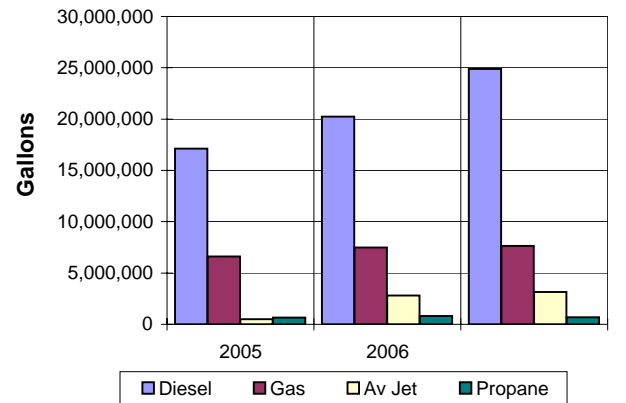

Port Authority Tanker Statistics (YTD)