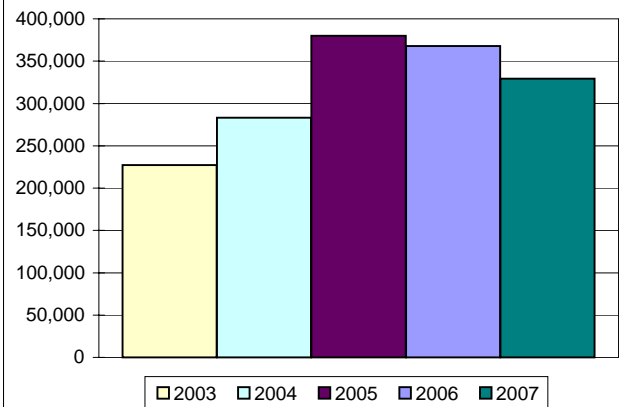

Aggregates	296,830	487,242	434,707	-10.8%

Nos. (In)(TEU)

Containers	26,160	19,631	19,401	-1.2%
Flatracks	4,963	5,169	3,369	-34.8%
Reefers	4,968	5,185	5,278	1.8%
Trailers	164	18	6	-66.7%
Tanks	195	280	333	18.9%
Vehicles	8,662	3,983	2,986	-25.0%

Nos. (Out)(TEU)

Containers	26,678	19,156	19,488	1.7%
Flatracks	5,180	5,022	3,586	-28.6%
Reefers	5,099	5,084	5,248	3.2%
Trailers	134	16	4	-75.0%
Tanks	178	276	358	29.7%

Origins(tons)

Miami Cargo	86,424	84,440	85,205	0.9%
Tampa	38,876	26,333	18,656	-29.2%
Costa Rica	0	232	0	-100.0%
Jamaica	8,578	17,868	19,128	7.1%
Colombia	509	0	0	
Port Everglades	191,844	134,744	117,247	-13.0%
Panama	905	46	0	-100.0%
Japan	2,185	1,870	715	-61.8%
Cuba	44,536	69,400	58,479	-15.7%
Alabama	13,107	15,045	18,590	23.6%
Nicaragua	0	10	0	-100.0%
Dominican Rep.	586	0	2	
Mexico	2,572	487	0	-100.0%
Maryland, USA			3,086	
London	391	122	28	-76.9%
Puerto Rico	150	1,269	164	-87.1%
Honduras	3,336	10,505	7,009	-33.3%
Bahamas	1,812	5,450	0	-100.0%
Santo Domingo			99	
Other	20	36	724	1915.5%

Imp. Gallons

Diesel	18,535,635	24,118,299	27,936,344	15.8%
Gas	7,155,422	8,603,666	8,505,052	-1.1%
AV Jet	498,482	3,259,874	3,676,620	12.8%
Propane	739,699	885,404	690,359	-22.0%

Passenger Ships Calls	784	802	657	-18.1%
Passengers	1,818,686	1,931,588	1,725,647	-10.7%

Port Authority Domestic Cargo (YTD)