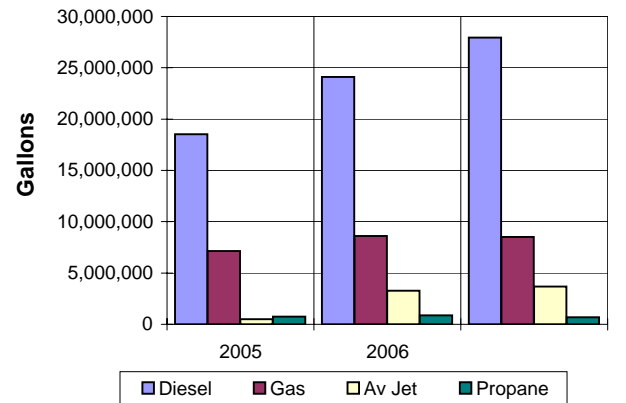

Port Authority Tanker Statistics (YTD)