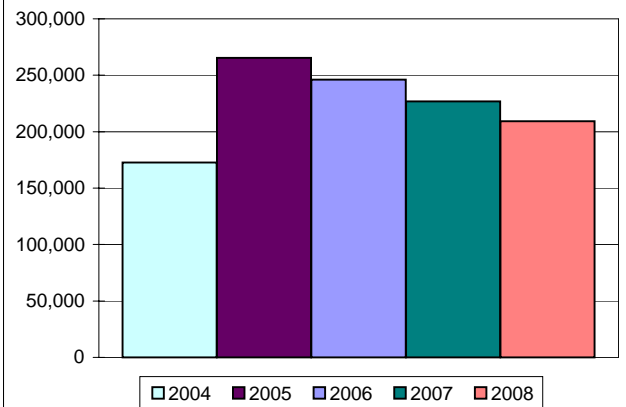

Aggregates	301,693	310,734	230,739	-25.7%

Nos. (In)(TEU)

Containers	12,768	12,766	11,855	-7.1%
Flatracks	3,472	2,397	2,110	-12.0%
Reefers	3,348	3,428	3,586	4.6%
Trailers	16	6	0	-100.0%
Tanks	175	202	228	12.9%
Vehicles	2,989	1,995	2,061	3.3%

Nos. (Out)(TEU)

Containers	13,124	13,201	11,769	-10.8%
Flatracks	3,412	2,608	2,183	-16.3%
Reefers	3,285	3,489	3,645	4.5%
Trailers	16	4	0	-100.0%
Tanks	170	214	236	10.3%

Origins(tons)

Miami Cargo	53,595	58,385	44,008	-24.6%
Tampa	17,214	10,828	13,426	24.0%
Costa Rica	0	0	0	
Jamaica	13,554	12,037	16,120	33.9%
Colombia	0	0	0	
Port Everglades	89,553	78,144	79,246	1.4%
Panama	46	0	6	
Japan	1,511	715	685	-4.1%
Cuba	42,565	42,898	34,603	-19.3%
Alabama	10,357	13,998	10,552	-24.6%
Nicaragua	10	0	0	
Dominican Rep.	0	2	44	1900.0%
Mexico	415	0	201	
Maryland, USA		3,086	0	-100.0%
London	70	18	3	-81.8%
Puerto Rico	1,207	107	105	-2.2%
Honduras	10,437	5,952	8,546	43.6%
Bahamas	5,450	0	0	
Santo Domingo		99	937	
Other	17	434	898	106.8%

Imp. Gallons

Diesel	17,089,360	18,717,804	17,776,069	-5.0%
Gas	5,966,883	5,270,891	4,938,063	-6.3%
AV Jet	2,518,636	2,851,377	2,011,022	-29.5%
Propane	577,279	611,374	741,036	21.2%

Passenger Ships Calls	548	481	406	-15.6%
Passengers	1,323,252	1,261,894	1,097,369	-13.0%

Port Authority Domestic Cargo (YTD)