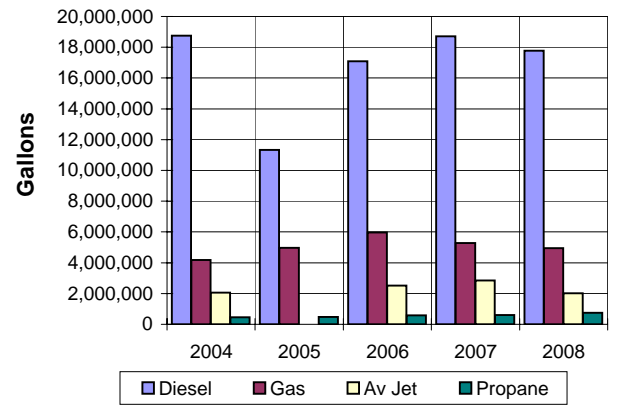

Port Authority Tanker Statistics (YTD)