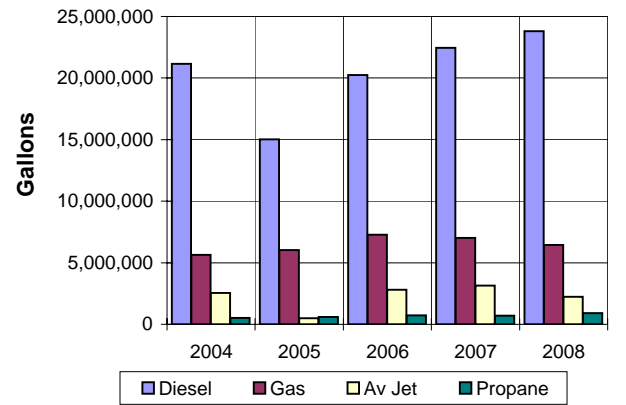

Port Authority Tanker Statistics (YTD)