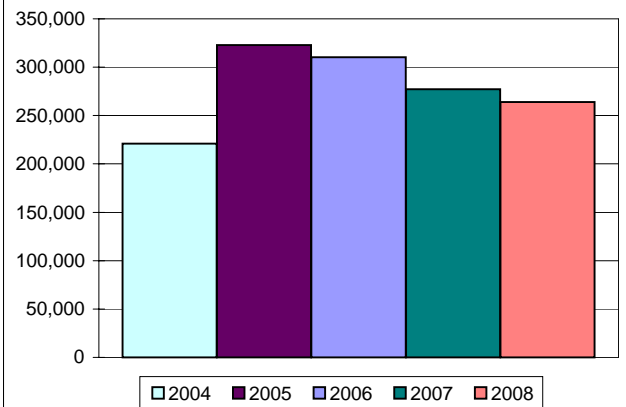

Aggregates	394,059	371,267	306,135	-17.5%

Nos. (In)(TEU)

Containers	16,188	15,854	15,235	-3.9%
Flatracks	4,462	2,851	2,572	-9.8%
Reefers	4,218	4,270	4,469	4.7%
Trailers	18	6	0	-100.0%
Tanks	229	264	320	21.2%
Vehicles	3,602	2,455	2,499	1.8%

Nos. (Out)(TEU)

Containers	16,323	16,108	15,107	-6.2%
Flatracks	4,453	3,122	2,700	-13.5%
Reefers	4,161	4,277	4,555	6.5%
Trailers	16	4	0	-100.0%
Tanks	228	263	312	18.6%

Origins(tons)

Miami Cargo	69,424	71,947	57,230	-20.5%
Tampa	20,676	14,278	16,746	17.3%
Costa Rica	0	0	0	
Jamaica	15,976	15,036	20,256	34.7%
Colombia	0	0	0	
Port Everglades	113,602	95,884	96,869	1.0%
Panama	46	0	8	
Japan	1,870	715	763	6.7%
Cuba	57,013	52,311	46,049	-12.0%
Alabama	13,855	16,149	13,394	-17.1%
Nicaragua	10	0	0	
Dominican Rep.	0	2	44	1900.0%
Mexico	487	0	205	
Maryland, USA		3,086	0	-100.0%
London	109	26	4	-83.2%
Puerto Rico	1,220	138	138	-0.4%
Honduras	10,499	7,008	9,954	42.0%
Bahamas	5,450	0	0	
Santo Domingo		99	937	
Other	36	707	1,290	82.5%

Imp. Gallons

Diesel	20,243,302	22,456,738	23,799,096	6.0%
Gas	7,281,312	7,018,614	6,443,501	-8.2%
AV Jet	2,795,203	3,147,736	2,236,400	-29.0%
Propane	717,262	690,359	917,500	32.9%

Passenger Ships Calls	641	537	466	-13.2%
Passengers	1,562,977	1,426,284	1,272,107	-10.8%

Port Authority Domestic Cargo (YTD)