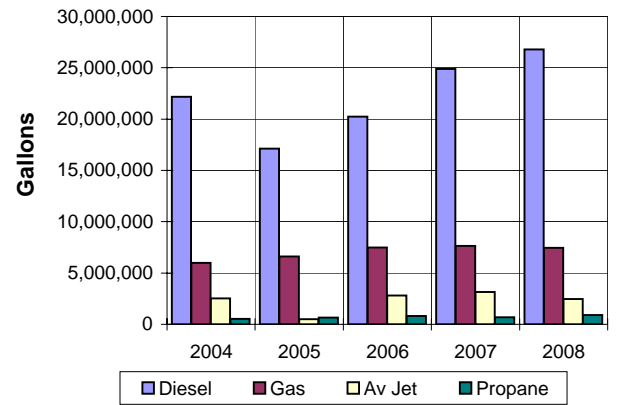

Port Authority Tanker Statistics (YTD)