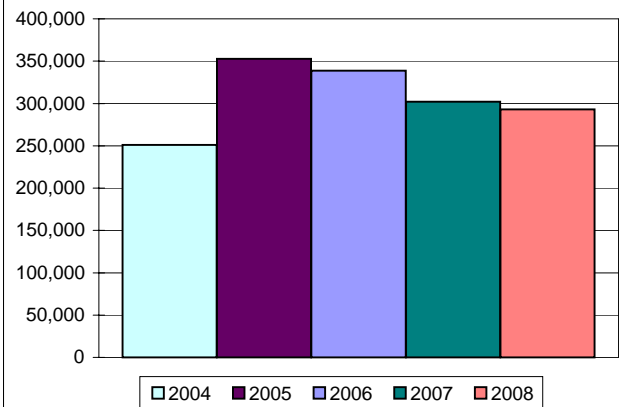

Aggregates	451,076	403,792	335,205	-17.0%

Nos. (In)(TEU)

Containers	17,705	17,584	17,029	-3.2%
Flatracks	4,789	3,061	2,880	-5.9%
Reefers	4,665	4,722	4,976	5.4%
Trailers	18	6	0	-100.0%
Tanks	256	301	328	9.0%
Vehicles	3,826	2,723	2,977	9.3%

Nos. (Out)(TEU)

Containers	17,835	17,538	16,458	-6.2%
Flatracks	4,783	3,344	2,942	-12.0%
Reefers	4,584	4,688	4,964	5.9%
Trailers	16	4	0	-100.0%
Tanks	256	331	336	1.5%

Origins(tons)

Miami Cargo	76,363	77,663	64,413	-17.1%
Tampa	24,870	15,746	18,385	16.8%
Costa Rica	0	0	0	
Jamaica	17,060	17,208	24,356	41.5%
Colombia	0	0	0	
Port Everglades	122,411	106,463	107,781	1.2%
Panama	46	0	9	
Japan	1,870	715	1,016	42.2%
Cuba	63,223	55,414	48,692	-12.1%
Alabama	15,045	17,695	15,341	-13.3%
Nicaragua	10	0	0	
Dominican Rep.	0	2	44	1900.0%
Mexico	487	0	249	
Maryland, USA		3,086	0	-100.0%
London	119	28	24	-14.4%
Puerto Rico	1,221	143	164	15.0%
Honduras	10,505	7,008	9,954	42.0%
Bahamas	5,450	0	0	
Santo Domingo		99	937	
Other	36	724	1,459	101.6%

Imp. Gallons

Diesel	20,243,302	24,896,497	26,781,758	7.6%
Gas	7,493,725	7,636,222	7,456,645	-2.4%
AV Jet	2,795,203	3,147,736	2,461,715	-21.8%
Propane	810,635	690,359	917,500	32.9%

Passenger Ships Calls	711	590	509	-13.7%
Passengers	1,723,350	1,563,618	1,389,328	-11.1%

Port Authority Domestic Cargo (YTD)