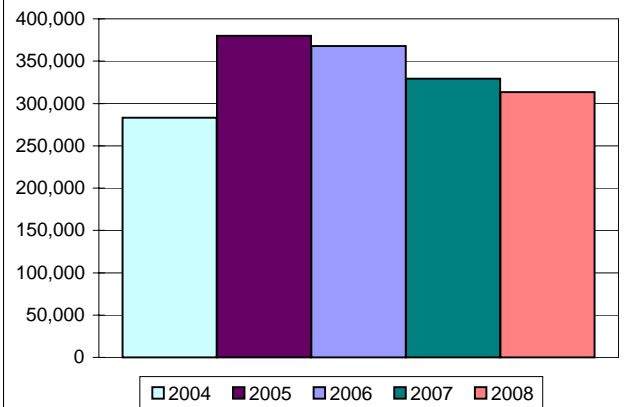

Aggregates	487,242	434,707	354,407	-18.5%

Nos. (In)(TEU)

Containers	19,631	19,401	18,574	-4.3%
Flatracks	5,169	3,369	3,093	-8.2%
Reefers	5,185	5,278	5,458	3.4%
Trailers	18	6	0	-100.0%
Tanks	280	333	352	5.7%
Vehicles	3,983	2,986	3,183	6.6%

Nos. (Out)(TEU)

Containers	19,156	19,488	18,070	-7.3%
Flatracks	5,022	3,586	3,204	-10.7%
Reefers	5,084	5,248	5,467	4.2%
Trailers	16	4	0	-100.0%
Tanks	276	358	366	2.2%

Origins(tons)

Miami Cargo	84,440	85,205	70,232	-17.6%
Tampa	26,333	18,656	19,326	3.6%
Costa Rica	232	0	0	
Jamaica	17,868	19,128	26,497	38.5%
Colombia	0	0	0	
Port Everglades	134,744	117,247	116,353	-0.8%
Panama	46	0	9	
Japan	1,870	715	1,016	42.2%
Cuba	69,400	58,479	51,341	-12.2%
Alabama	15,045	18,590	15,700	-15.5%
Nicaragua	10	0	0	
Dominican Rep.	0	2	44	1900.0%
Mexico	487	0	249	
Maryland, USA		3,086	0	-100.0%
London	122	28	24	-14.5%
Puerto Rico	1,269	164	172	4.9%
Honduras	10,505	7,009	9,954	42.0%
Bahamas	5,450	0	0	
Santo Domingo		99	937	
Other	36	724	1,552	114.5%

Imp. Gallons

Diesel	24,118,299	27,936,344	29,891,192	7.0%
Gas	8,603,666	8,505,052	8,465,768	-0.5%
AV Jet	3,259,874	3,676,620	2,834,006	-22.9%
Propane	885,404	690,359	917,500	32.9%

Passenger Ships Calls	802	657	570	-13.2%
Passengers	1,931,588	1,725,647	1,553,053	-10.0%

Port Authority Domestic Cargo (YTD)