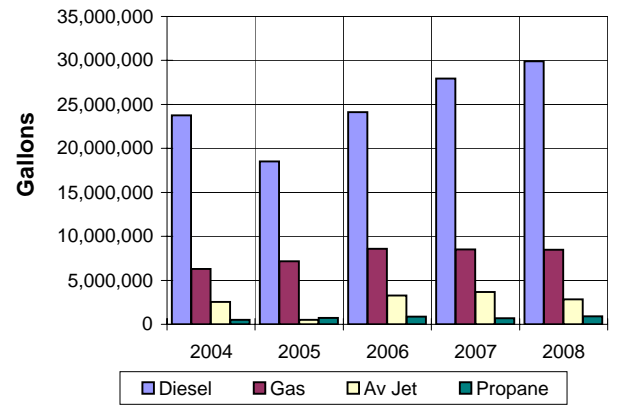

Port Authority Tanker Statistics (YTD)