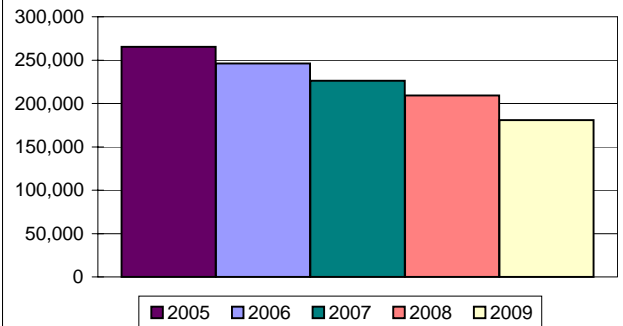

Aggregates	310,734	230,739	116,935	-49.3%

Nos. (In)(TEU)

Containers (Dry)	12,766	11,855	11,326	-4.5%
Flatracks	2,397	2,110	1,545	-26.8%
Reefers	3,428	3,586	3,718	3.7%
Trailers	6	0	2	
Tanks	202	228	165	-27.6%
Vehicles	1,995	2,061	1,779	-13.7%

Nos. (Out)(TEU)

Containers (Dry)	13,201	11,769	11,625	-1.2%
Flatracks	2,608	2,183	1,595	-26.9%
Reefers	3,489	3,645	3,777	3.6%
Trailers	4	0	0	
Tanks	214	236	149	-36.9%

Origins(tons)

Miami Cargo	58,385	44,008	45,992	4.5%
Tampa	10,828	13,426	11,808	-12.1%
Costa Rica	0	0	0	
Jamaica	12,037	16,120	15,277	-5.2%
Colombia	0	0	0	
Port Everglades	78,144	79,246	64,577	-18.5%
Panama	0	6	465	8331.4%
Japan	715	685	6,812	894.2%
Cuba	42,898	34,603	24,786	-28.4%
Alabama	13,998	10,552	8,010	-24.1%
Nicaragua	0	0	0	
Dominican Rep.	2	44	0	-100.0%
Mexico	0	200.79	45.59	-77.3%
Maryland, USA	3,086	0	0	
London	18	3	1	-67.0%
Puerto Rico	107.00	104.67	200.82	91.9%
Honduras	5,952	8,546	1,084	-87.3%
Bahamas	0	0	0	
Santo Domingo	99	937	0	
Other	434.13	897.57	1,938.89	116.0%

Imp. Gallons

Diesel	18,717,804	17,776,069	24,095,497	35.6%
Gas	5,270,891	4,938,063	6,409,199	29.8%
AV Jet	2,851,377	2,011,022	2,582,367	28.4%
Propane	611,374	741,036	526,769	-28.9%

Passenger Ships Calls	481	406	379	-6.7%
Passengers	1,261,894	1,097,369	1,052,268	-4.1%

Port Authority Domestic Cargo (YTD)