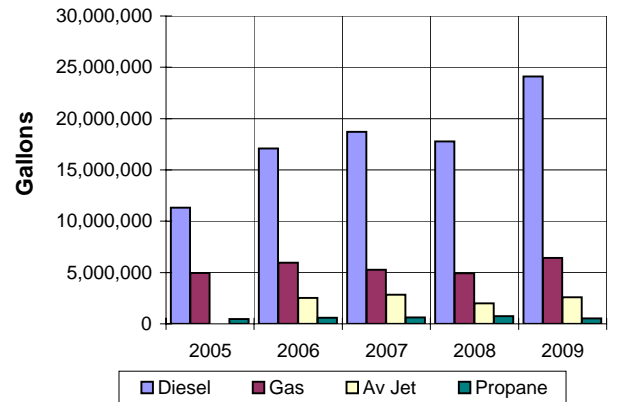

Port Authority Tanker Statistics (YTD)