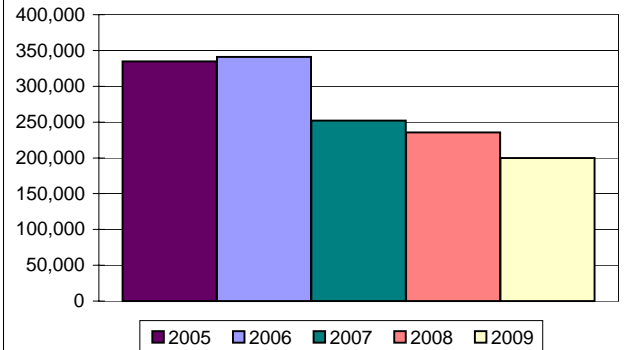

Aggregates	350,879	268,512	125,408	-53.3%

Nos. (In)(TEU)

Containers (Dry)	14,349	13,464	12,562	-6.7%
Flatracks	2,625	2,338	1,690	-27.7%
Reefers	3,841	4,010	4,123	2.8%
Trailers	6	0	2	
Tanks	229	281	186	-33.8%
Vehicles	2,240	2,247	1,922	-14.5%

Nos. (Out)(TEU)

Containers (Dry)	14,678	13,563	12,812	-5.5%
Flatracks	2,878	2,461	1,787	-27.4%
Reefers	3,875	4,125	4,186	1.5%
Trailers	4	0	0	
Tanks	240	271	160	-41.0%

Origins(tons)

Miami Cargo	65,977	51,503	50,946	-1.1%
Tampa	12,699	14,710	13,230	-10.1%
Costa Rica	0	0	0	
Jamaica	13,546	18,388	17,416	-5.3%
Colombia	0	0	0	
Port Everglades	87,419	87,914	70,602	-19.7%
Panama	0	6	465	8331.4%
Japan	715	685	6,812	894.2%
Cuba	46,525	37,422	28,392	-24.1%
Alabama	15,632	11,404	8,346	-26.8%
Nicaragua	0	0	0	
Dominican Rep.	2	44	0	-100.0%
Mexico	0	200.79	113.30	-43.6%
Maryland, USA	3,086	0	0	
London	18	4	1	-74.8%
Puerto Rico	127.39	120.42	215.30	78.8%
Honduras	5,955	8,546	1,084	-87.3%
Bahamas	0	0	0	
Santo Domingo	99	937	0	
Other	705.89	940.92	2,021.91	114.9%

Imp. Gallons

Diesel	20,691,020	21,478,315	25,048,846	16.6%
Gas	6,663,487	5,839,508	6,774,499	16.0%
AV Jet	3,147,736	2,236,400	2,582,367	15.5%
Propane	611,374	741,036	526,769	-28.9%

Passenger Ships Calls	504	430	411	-4.4%
Passengers	1,331,696	1,166,741	1,142,159	-2.1%

Port Authority Domestic Cargo (YTD)