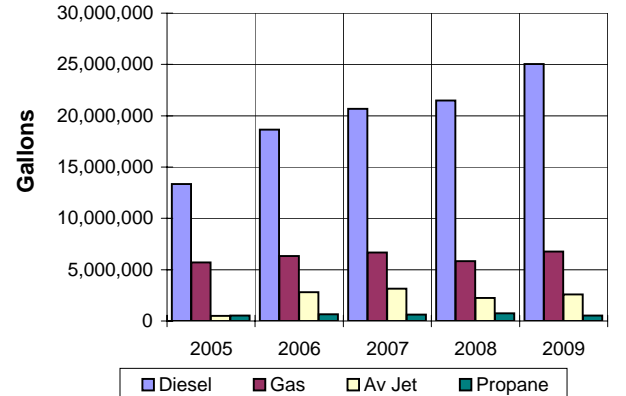

Port Authority Tanker Statistics (YTD)