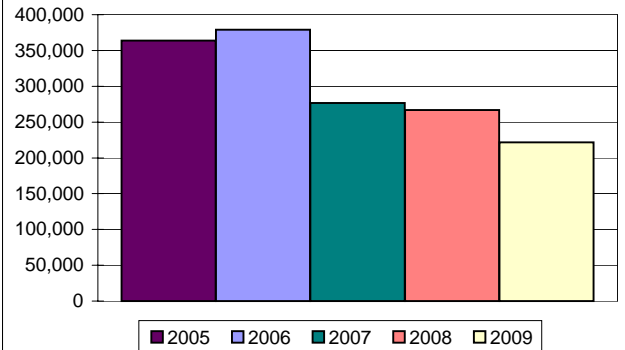

Aggregates	371,267	306,135	133,750	-56.3%

Nos. (In)(TEU)

Containers (Dry)	15,854	15,235	13,804	-9.4%
Flatracks	2,851	2,572	1,820	-29.2%
Reefers	4,270	4,469	4,581	2.5%
Trailers	6	0	2	
Tanks	264	320	197	-38.4%
Vehicles	2,455	2,499	2,070	-17.2%

Nos. (Out)(TEU)

Containers (Dry)	16,108	15,107	14,069	-6.9%
Flatracks	3,122	2,700	1,920	-28.9%
Reefers	4,277	4,555	4,615	1.3%
Trailers	4	0	0	
Tanks	263	312	179	-42.6%

Origins(tons)

Miami Cargo	71,947	57,230	56,109	-2.0%
Tampa	14,278	16,746	14,106	-15.8%
Costa Rica	0	0	0	
Jamaica	15,036	20,256	22,014	8.7%
Colombia	0	0	0	
Port Everglades	95,884	96,869	78,070	-19.4%
Panama	0	8	467	6098.8%
Japan	715	763	6,906	805.5%
Cuba	52,311	46,049	31,168	-32.3%
Alabama	16,149	13,394	9,367	-30.1%
Nicaragua	0	0	0	
Dominican Rep.	2	44	0	-100.0%
Mexico	0	204.91	113.30	-44.7%
Maryland, USA	3,086	0	0	
London	26	4	1	-74.8%
Puerto Rico	138.21	137.70	224.74	63.2%
Honduras	7,008	9,954	1,084	-89.1%
Bahamas	0	0	0	
Santo Domingo	99	937	0	
Other	706.89	1,290.17	2,154.09	67.0%

Imp. Gallons

Diesel	22,456,738	23,799,096	28,075,756	18.0%
Gas	7,018,614	6,443,501	7,529,889	16.9%
AV Jet	3,147,736	2,236,400	2,678,859	19.8%
Propane	690,359	917,500	734,604	-19.9%

Passenger Ships Calls	537	466	446	-4.3%
Passengers	1,426,284	1,272,107	1,240,769	-2.5%

Port Authority Domestic Cargo (YTD)