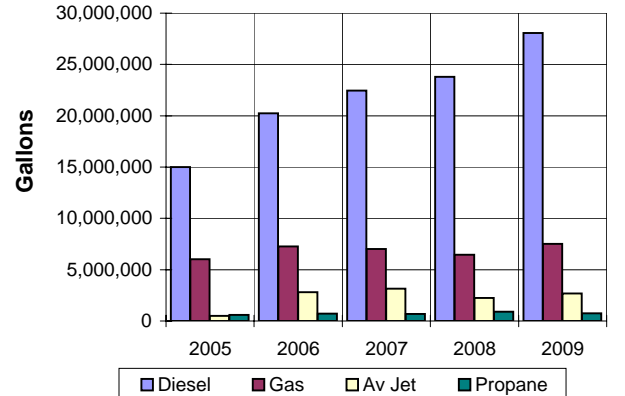

Port Authority Tanker Statistics (YTD)