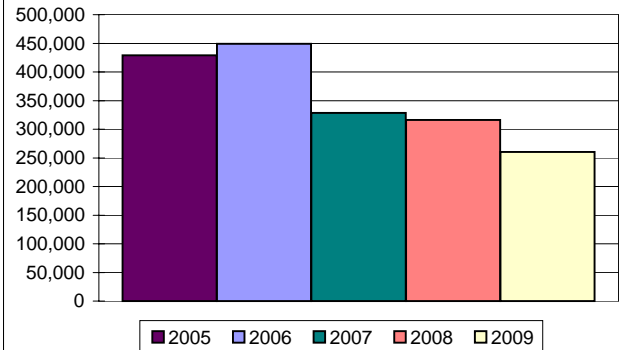

Aggregates	434,707	354,407	166,860	-52.9%

Nos. (In)(TEU)

Containers (Dry)	19,401	18,574	16,470	-11.3%
Flatracks	3,369	3,093	2,095	-32.3%
Reefers	5,278	5,458	5,563	1.9%
Trailers	6	0	4	
Tanks	333	352	226	-35.8%
Vehicles	2,986	3,183	2,298	-27.8%

Nos. (Out)(TEU)

Containers (Dry)	19,488	18,070	16,598	-8.1%
Flatracks	3,586	3,204	2,151	-32.9%
Reefers	5,248	5,467	5,584	2.1%
Trailers	4	0	0	
Tanks	358	366	209	-42.9%

Origins(tons)

Miami Cargo	85,205	70,232	68,618	-2.3%
Tampa	18,656	19,326	15,192	-21.4%
Costa Rica	0	0	0	
Jamaica	19,128	26,497	24,688	-6.8%
Colombia	0	0	0	
Port Everglades	117,247	116,353	91,314	-21.5%
Panama	0	9	467	5271.3%
Japan	715	1,016	6,974	586.2%
Cuba	58,479	51,341	37,451	-27.1%
Alabama	18,590	15,700	11,977	-23.7%
Nicaragua	0	0	0	
Dominican Rep.	2	44	0	-100.0%
Mexico	0	249.44	113.30	-54.6%
Maryland, USA	3,086	0	0	
London	28	24	1	-95.5%
Puerto Rico	164.35	172.40	259.61	50.6%
Honduras	7,009	9,954	1,090	-89.1%
Trinidad	0	0	15	
Santo Domingo	99	937	0	-100.0%
Other	723.55	1,551.80	2,425.20	56.3%

Imp. Gallons

Diesel	27,936,344	29,891,192	33,793,670	13.1%
Gas	8,505,052	8,465,768	8,754,269	3.4%
AV Jet	3,774,792	2,834,006	2,678,859	-5.5%
Propane	690,359	917,500	900,162	-1.9%

Passenger Ships Calls	657	570	547	-4.0%
Passengers	1,725,647	1,553,053	1,517,585	-2.3%

Port Authority Domestic Cargo (YTD)