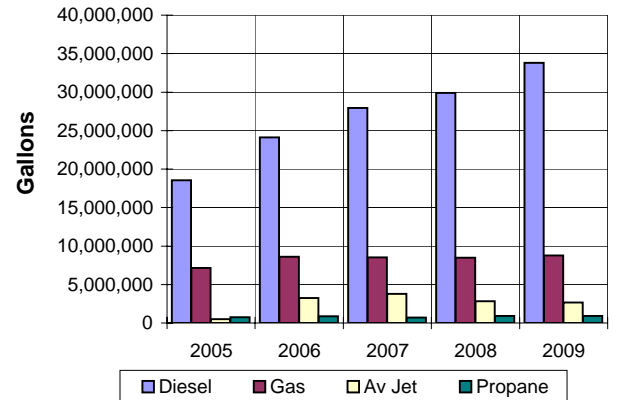

Port Authority Tanker Statistics (YTD)