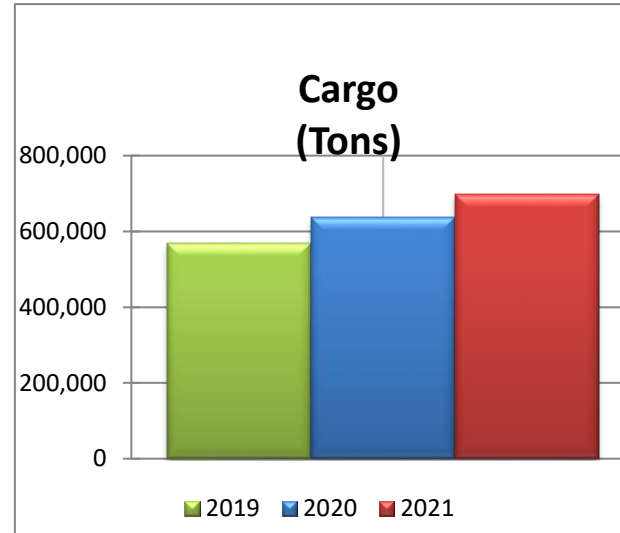

Port Report (YTD) JANUARY - NOVEMBER

	2019	2020	2021	% 2021/2020
Ships Trading	151	135	129	-4.4%
Port Calls	363	351	345	-1.7%
Ship Hours Worked	1,950	2,065	2,112	2.3%
Working Days	324	326	326	0.0%
Working Days Without Ships	103	123	105	-14.6%
Overtime (Hours)	199	141	128	-9.2%
Cargo (Imported) Tons				
Cargo	569,674	636,514	697,888	9.6%
Intransit Cargo	0	0	0	
Tons Handled per Hour	135	124	132	6.1%
Containerized Cargo	256,341	249,696	269,767	8.0%
Break Bulk Cargo	7,737	6,570	8,211	25.0%
Cement Bulk	54,824	51,838	79,735	53.8%
Cement (Bagged)	1	0	0	
Aggregates	250,771	328,410	340,175	3.6%
Nos. (In)(TEU)				
Containers (Dry)	19,897	19,230	21,416	11.4%
Flatracks	3,566	3,267	4,166	27.5%
Reefers	6,662	6,341	6,306	-0.6%
Trailers	0	0	0	
Tanks	683	895	779	-13.0%
Vehicles	5,058	4,191	5,156	23.0%
Nos. (Out)(TEU)				
Containers (Dry).	19,392	18,475	21,092	14.2%
Flatracks.	3,581	3,255	4,257	30.8%
Reefers.	6,683	6,415	6,380	-0.5%
Trailers.	0	0	0	
Tanks.	685	874	777	-11.1%