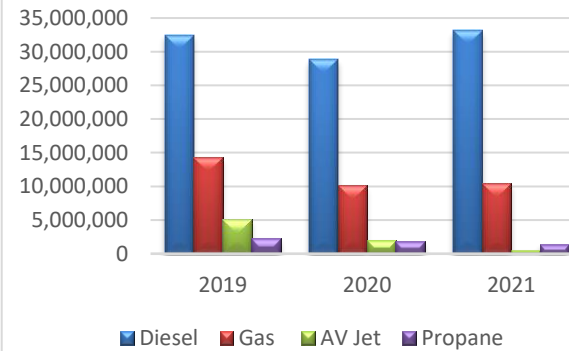

Origins(tons)

Miami Cargo	25	16	0	-99.7%
Tampa	0	0	0	
Costa Rica	881	0	0	
Jamaica	153,910	159,573	132,214	-17.1%
Colombia	14,656	15,110	29,611	96.0%
Bahamas	46,090	82,175	18,887	-77.0%
Port Everglades	148,194	134,801	140,415	4.2%
Panama	0	173	8,322	4713.3%
Japan	8	2	49	2313.4%
Cuba	0	2,876	0	-100.0%
Alabama	0	0	0	
Nicaragua	0	0	0	
Panama City, FL	0	0	5,514	
Dominican Rep.	63,598	36,972	27,050	-26.8%
Mexico	152,137	144,765	185,613	28.2%
Maryland, USA	0	0	0	
London	0	0	0	
Puerto Rico	3,355	8,998	2,206	-75.5%
Honduras	9	608	11,107	1726.7%
Trinidad	0	0	0	
Santo Domingo	0	0	0	
Palm Beach, FL	53,286	57,815	74,659	29.1%
Germany	0	0	0	
Other	154,745	161,864	15,259	-90.6%

Imperial Gallons provided by suppliers from 2011

Diesel	32,501,972	28,830,677	33,185,740	15.1%
Gas	14,301,563	10,135,534	10,391,841	2.5%
AV Jet	5,126,226	2,019,438	525,584	-74.0%
Propane	2,215,299	1,795,301	1,339,352	-25.4%

Passenger Ships Calls	530	192	0	-100.0%
Passengers	1,618,950	538,140	0	-100.0%

**Tankers
(Imperial Gallons)**