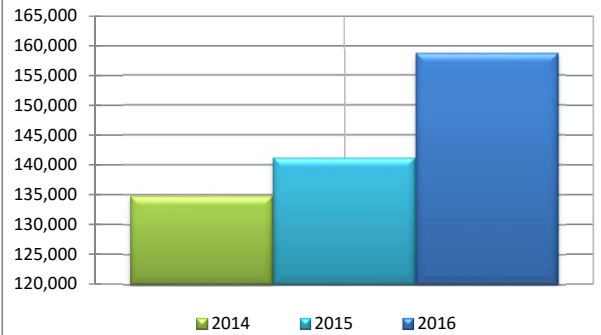

Aggregates	109,461	102,956	111,026	7.8%

Nos. (In)(TEU)

Containers (Dry)	8,779	9,438	10,517	11.4%
Flatracks	1,246	1,293	1,578	22.0%
Reefers	3,544	3,637	3,723	2.4%
Trailers	0	8	2	-75.0%
Tanks	218	227	233	2.6%
Vehicles	1,711	2,043	2,989	46.3%

Nos. (Out)(TEU)

Containers (Dry)	9,055	9,645	10,943	13.5%
Flatracks	1,295	1,282	1,614	25.9%
Reefers	3,564	3,707	3,805	2.6%
Trailers	0	2	4	100.0%
Tanks	220	221	222	0.5%

Origins(tons)

Miami Cargo	28	24	17	-27.8%
Tampa	0	0	3,612	
Costa Rica	0	0	0	
Jamaica	20,106	23,007	27,881	21.2%
Bahamas	0	0	0	
Port Everglades	38,994	40,576	56,007	38.0%
Panama	0	5,765	0	-100.0%
Japan	981	379	22	-94.2%
Cuba	0	330	0	-100.0%
Alabama	148	0	0	
Nicaragua	0	0	0	
Dominican Rep.	20,158	11,416	20,161	76.6%
Mexico	0.00	0.00	0.00	
Maryland, USA	0	0	0	
London	0	0	0	
Puerto Rico	79.41	107.23	2,396.61	2135.0%
Honduras	0	0	0	
Trinidad	0	0	0	
Santo Domingo	0	5,766	0	-100.0%
Palm Beach, Fl	53,993	53,319	48,261	-9.5%
Germany	0	2	0	
Other	344.90	523.95	369.89	-29.4%

Imperial Gallons provided by suppliers from 2011

Diesel	20,319,547	20,535,969	20,764,278	1.1%
Gas	6,483,611	6,611,733	7,219,520	9.2%
AV Jet	2,599,926	3,379,503	3,277,689	-3.0%
Propane	715,521	1,119,208	1,034,761	-7.5%

Passenger Ships Calls	341	351	368	4.8%
Passengers	981,643	1,024,073	1,081,756	5.6%

**Port Authority
Cargo (YTD)**