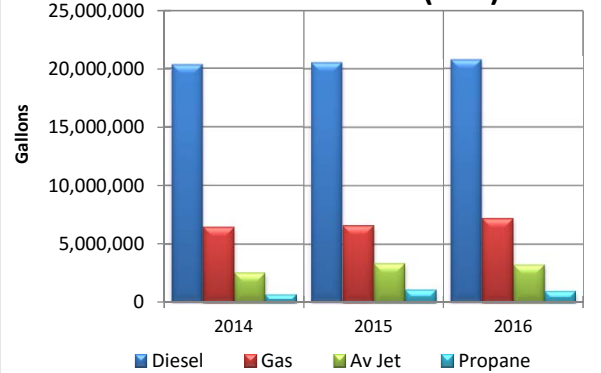

**Port Authority
Tanker Statistics (YTD)**