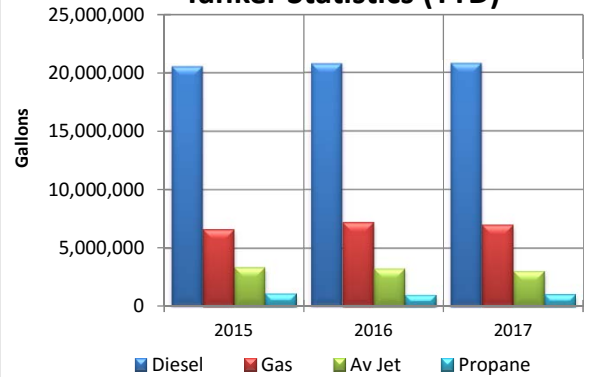

**Port Authority
Tanker Statistics (YTD)**