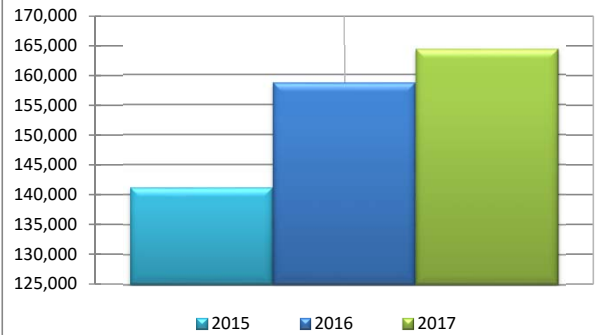

Aggregates	102,956	111,026	118,672	6.9%

Nos. (In)(TEU)

Containers (Dry)	9,438	10,517	11,084	5.4%
Flatracks	1,293	1,578	1,969	24.8%
Reefers	3,637	3,723	3,864	3.8%
Trailers	8	2	4	100.0%
Tanks	227	233	246	5.6%
Vehicles	2,043	2,989	2,764	-7.5%

Nos. (Out)(TEU)

Containers (Dry)	9,645	10,943	11,070	1.2%
Flatracks	1,282	1,614	1,887	16.9%
Reefers	3,707	3,805	3,880	2.0%
Trailers	2	4	2	-50.0%
Tanks	221	222	223	0.5%

Origins(tons)

Miami Cargo	24	17	69	303.5%
Tampa	0	3,612	0	-100.0%
Costa Rica	0	0	0	
Jamaica	23,007	27,881	41,225	47.9%
Bahamas	0	0	0	
Port Everglades	40,576	56,007	66,892	19.4%
Panama	5,765	0	0	
Japan	379	22	2	-91.8%
Cuba	330	0	47	
Alabama	0	0	0	
Nicaragua	0	0	0	
Dominican Rep.	11,416	20,161	2,874	-85.7%
Mexico	0.00	0.00	8,661.21	
Maryland, USA	0	0	0	
London	0	0	0	
Puerto Rico	107.23	2,396.61	58.20	-97.6%
Honduras	0	0	0	
Trinidad	0	0	0	
Santo Domingo	2	0	0	
Palm Beach, Fl	53,319	48,261	44,238	-8.3%
Germany	0	0	0	
Other	523.95	369.89	209.26	-43.4%

Imperial Gallons provided by suppliers from 2011

Diesel	20,535,969	20,764,278	20,801,272	0.2%
Gas	6,611,733	7,219,520	6,997,848	-3.1%
AV Jet	3,379,503	3,277,689	3,061,649	-6.6%
Propane	1,119,208	1,034,761	1,068,836	3.3%

Passenger Ships Calls	351	368	329	-10.6%
Passengers	1,024,073	1,081,752	983,442	-9.1%

**Port Authority
Cargo (YTD)**